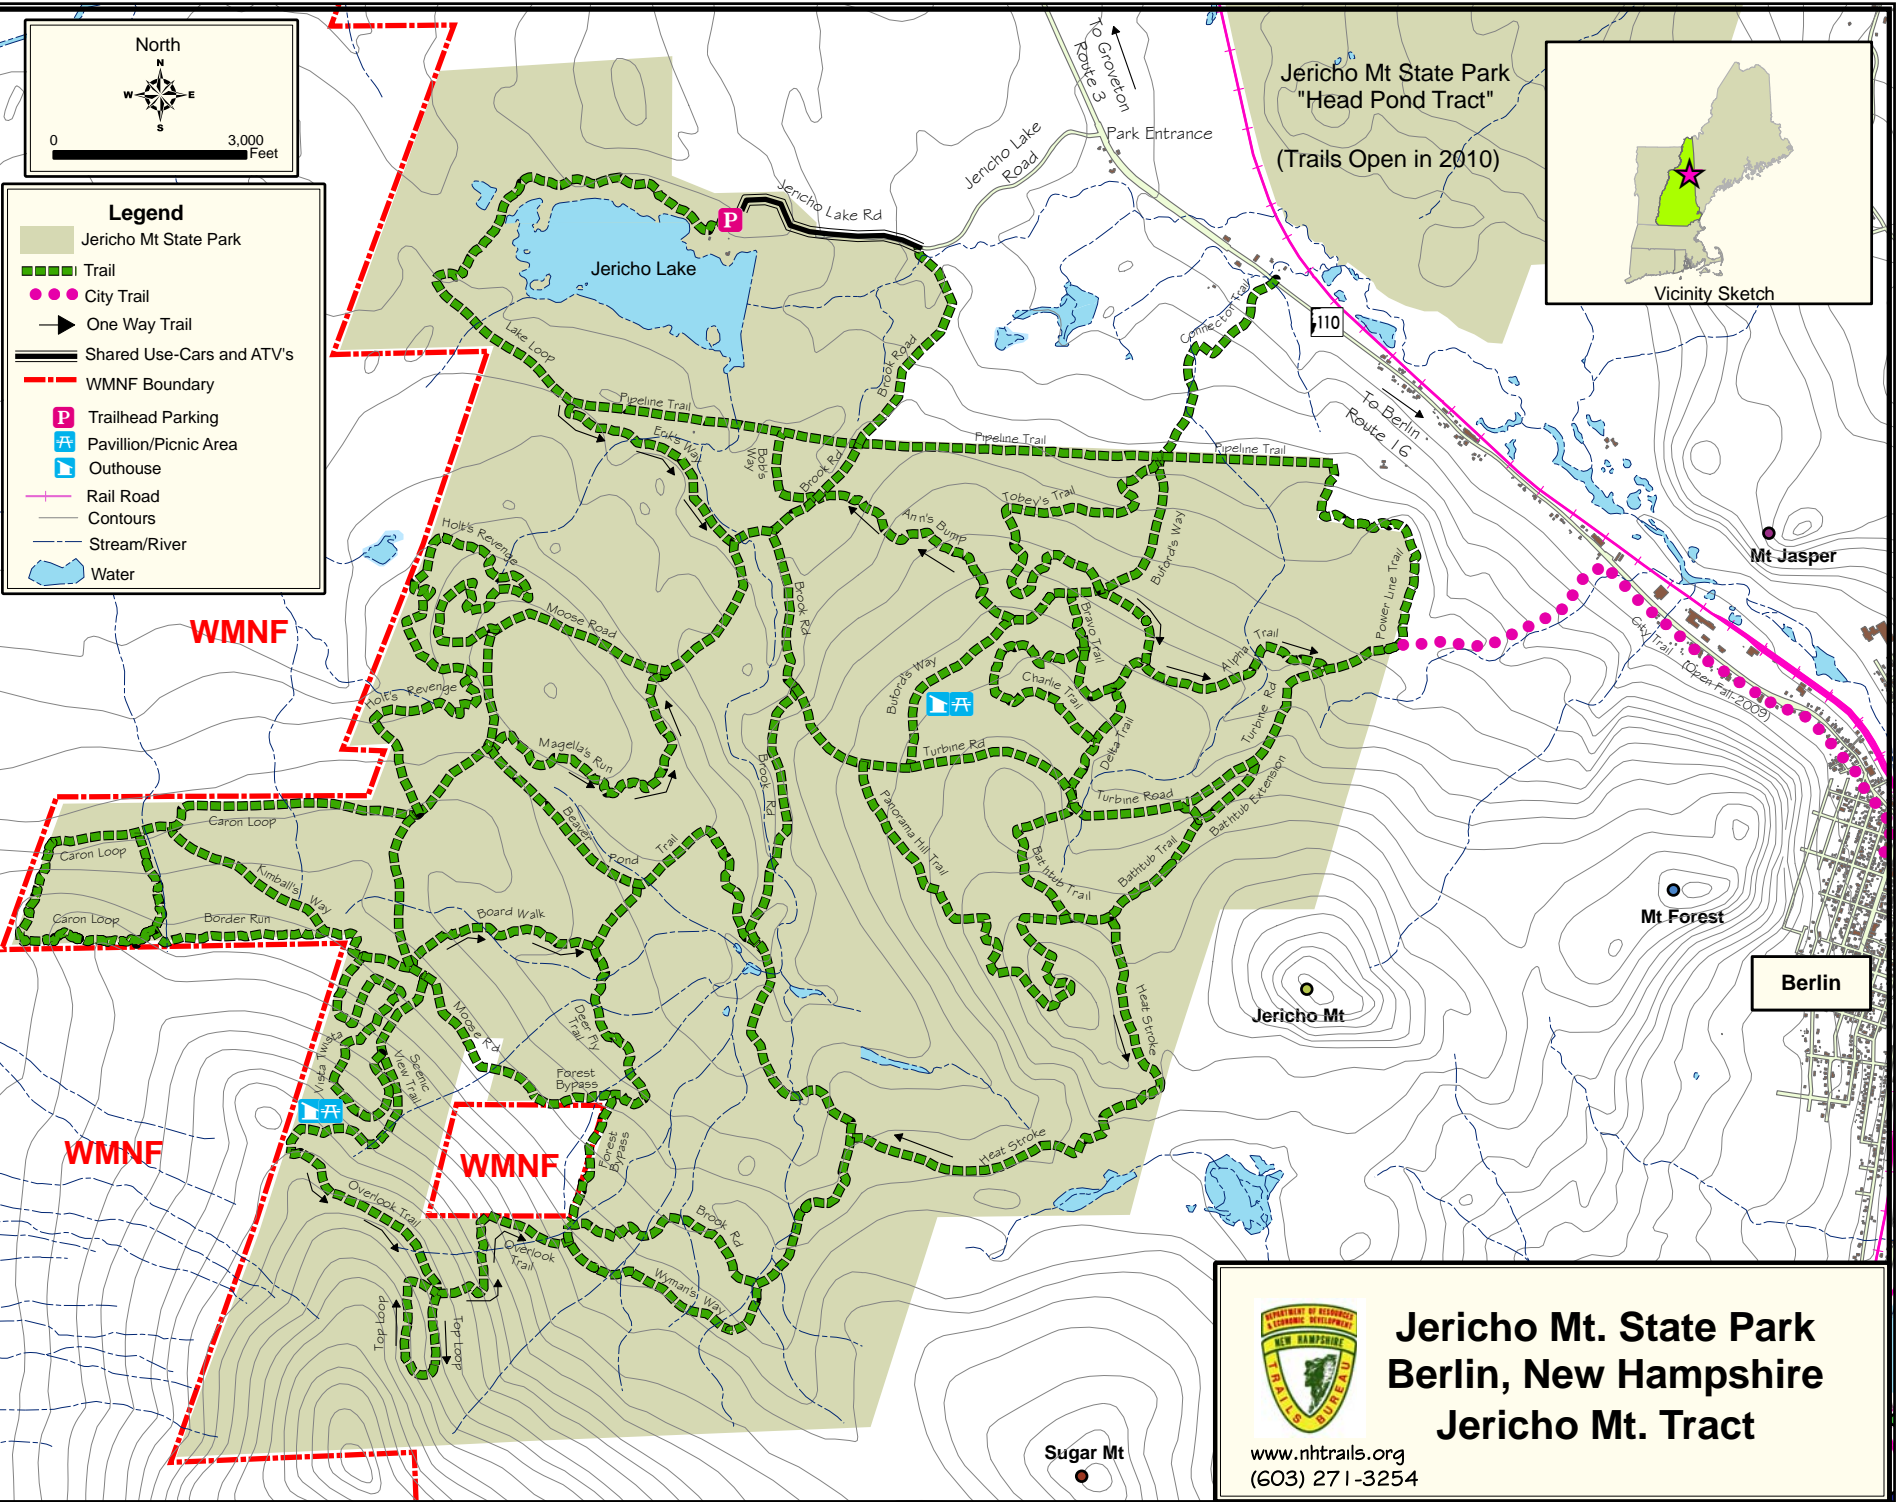

Legend

- Jericho Mt State Park
- Trail
- City Trail
- One Way Trail
- Shared Use-Cars and ATV's
- WMNF Boundary
- Trailhead Parking
- Pavilion/Picnic Area
- Outhouse
- Rail Road
- Contours
- Stream/River
- Water

Jericho Mt State Park
"Head Pond Tract"
(Trails Open in 2010)

Jericho Mt. State Park
Berlin, New Hampshire
Jericho Mt. Tract

www.nhtrails.org
(603) 271-3254